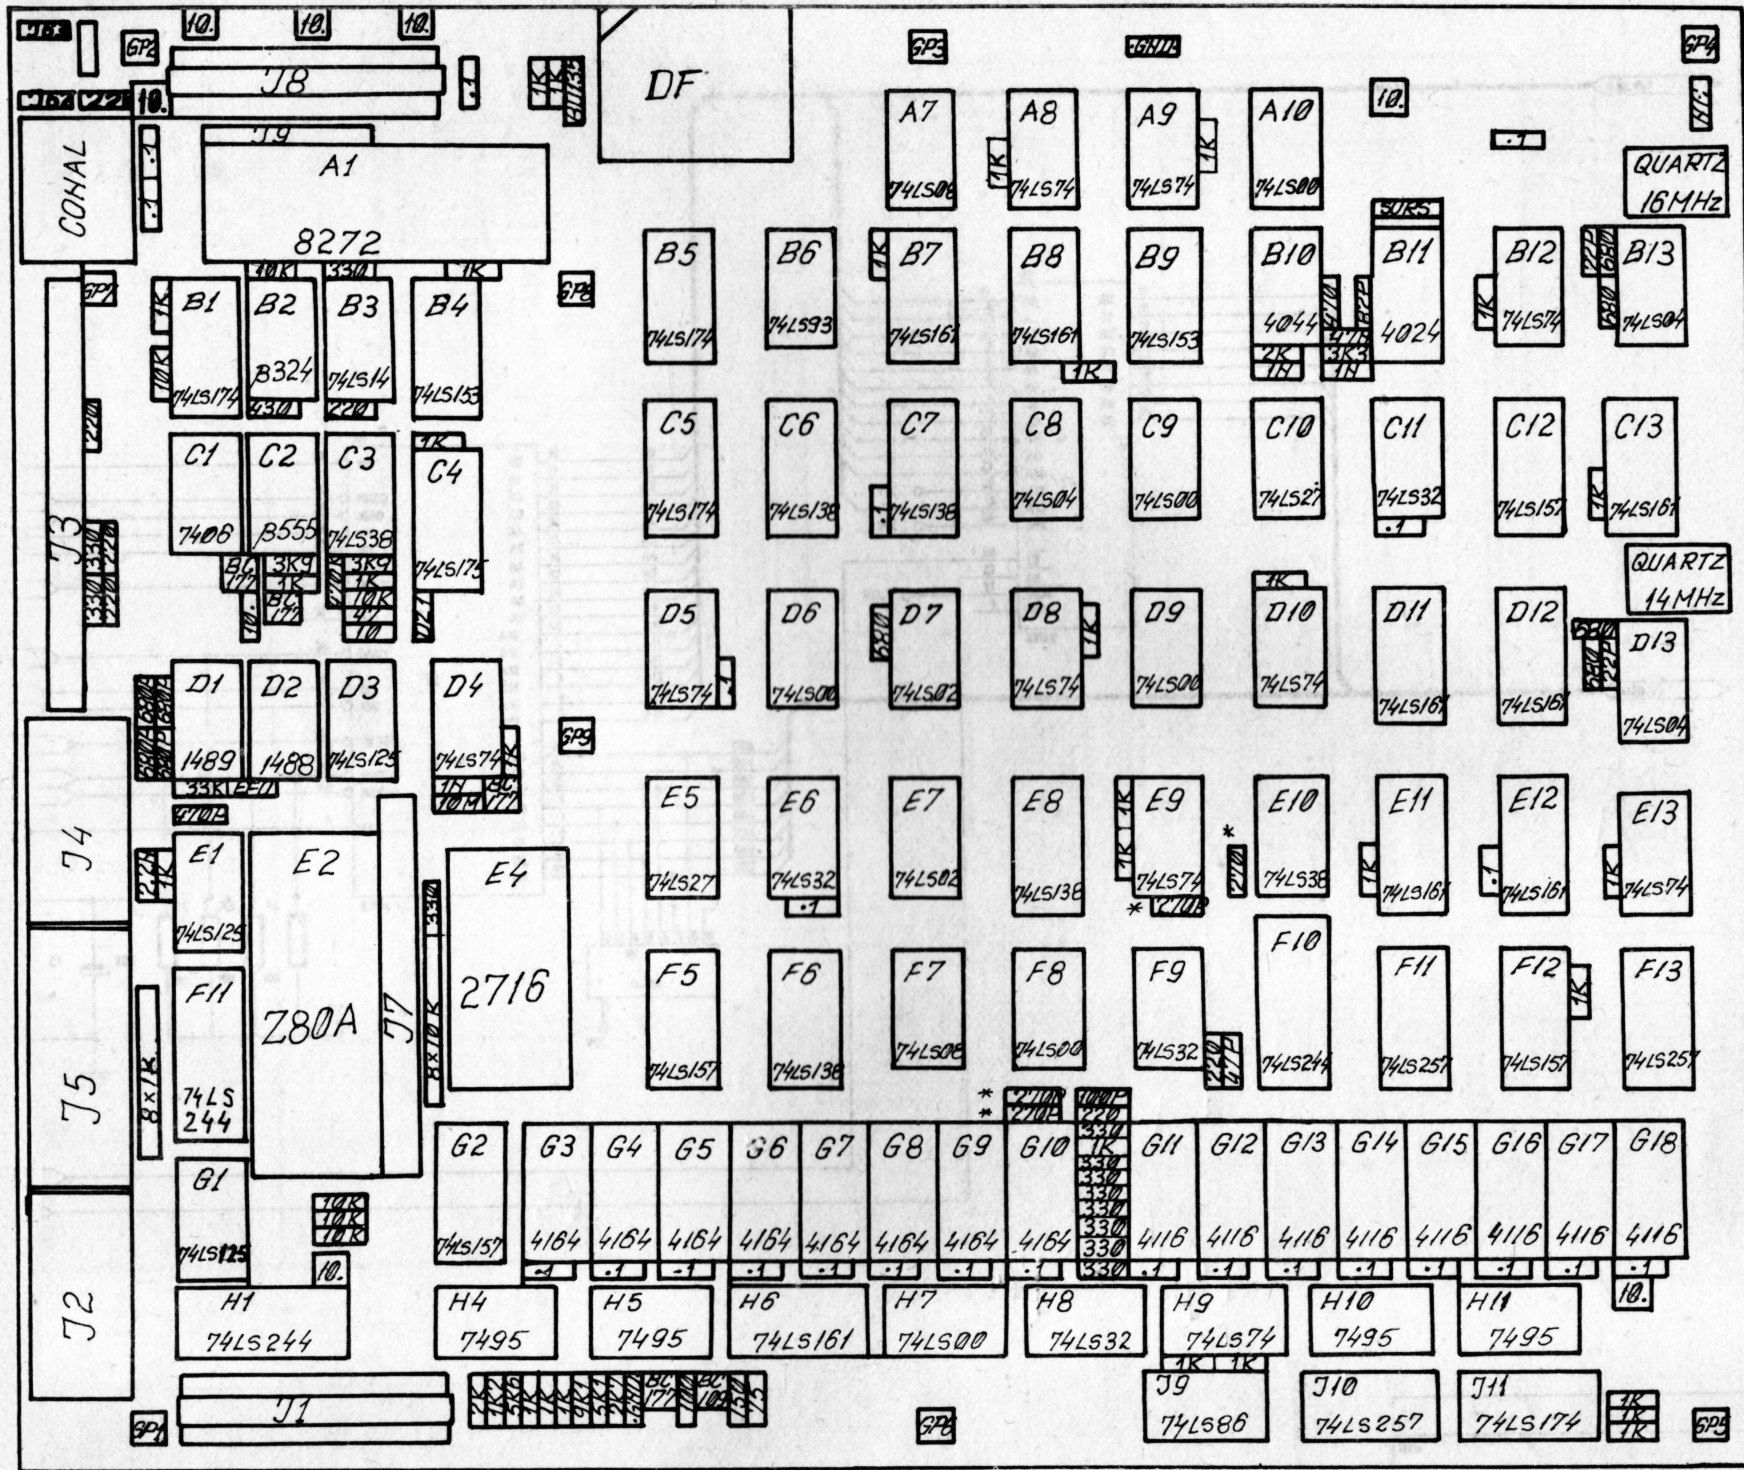

# HC 88

SCHEME LOGICE

ice  felix  
Data Processing Systems

**întreprinderea de calculatoare electronice**

PA(0-7)

DO(0-7)

DO(0-7)

ICE - APWE		
Title: <b>HC88 VIDEO MEMORY</b>		
Size: <b>B</b>	Document Number: <b>10000000</b>	REV: <b>A</b>
Date: <b>May 22, 1989</b>	Sheet: <b>2</b>	of <b>14</b>