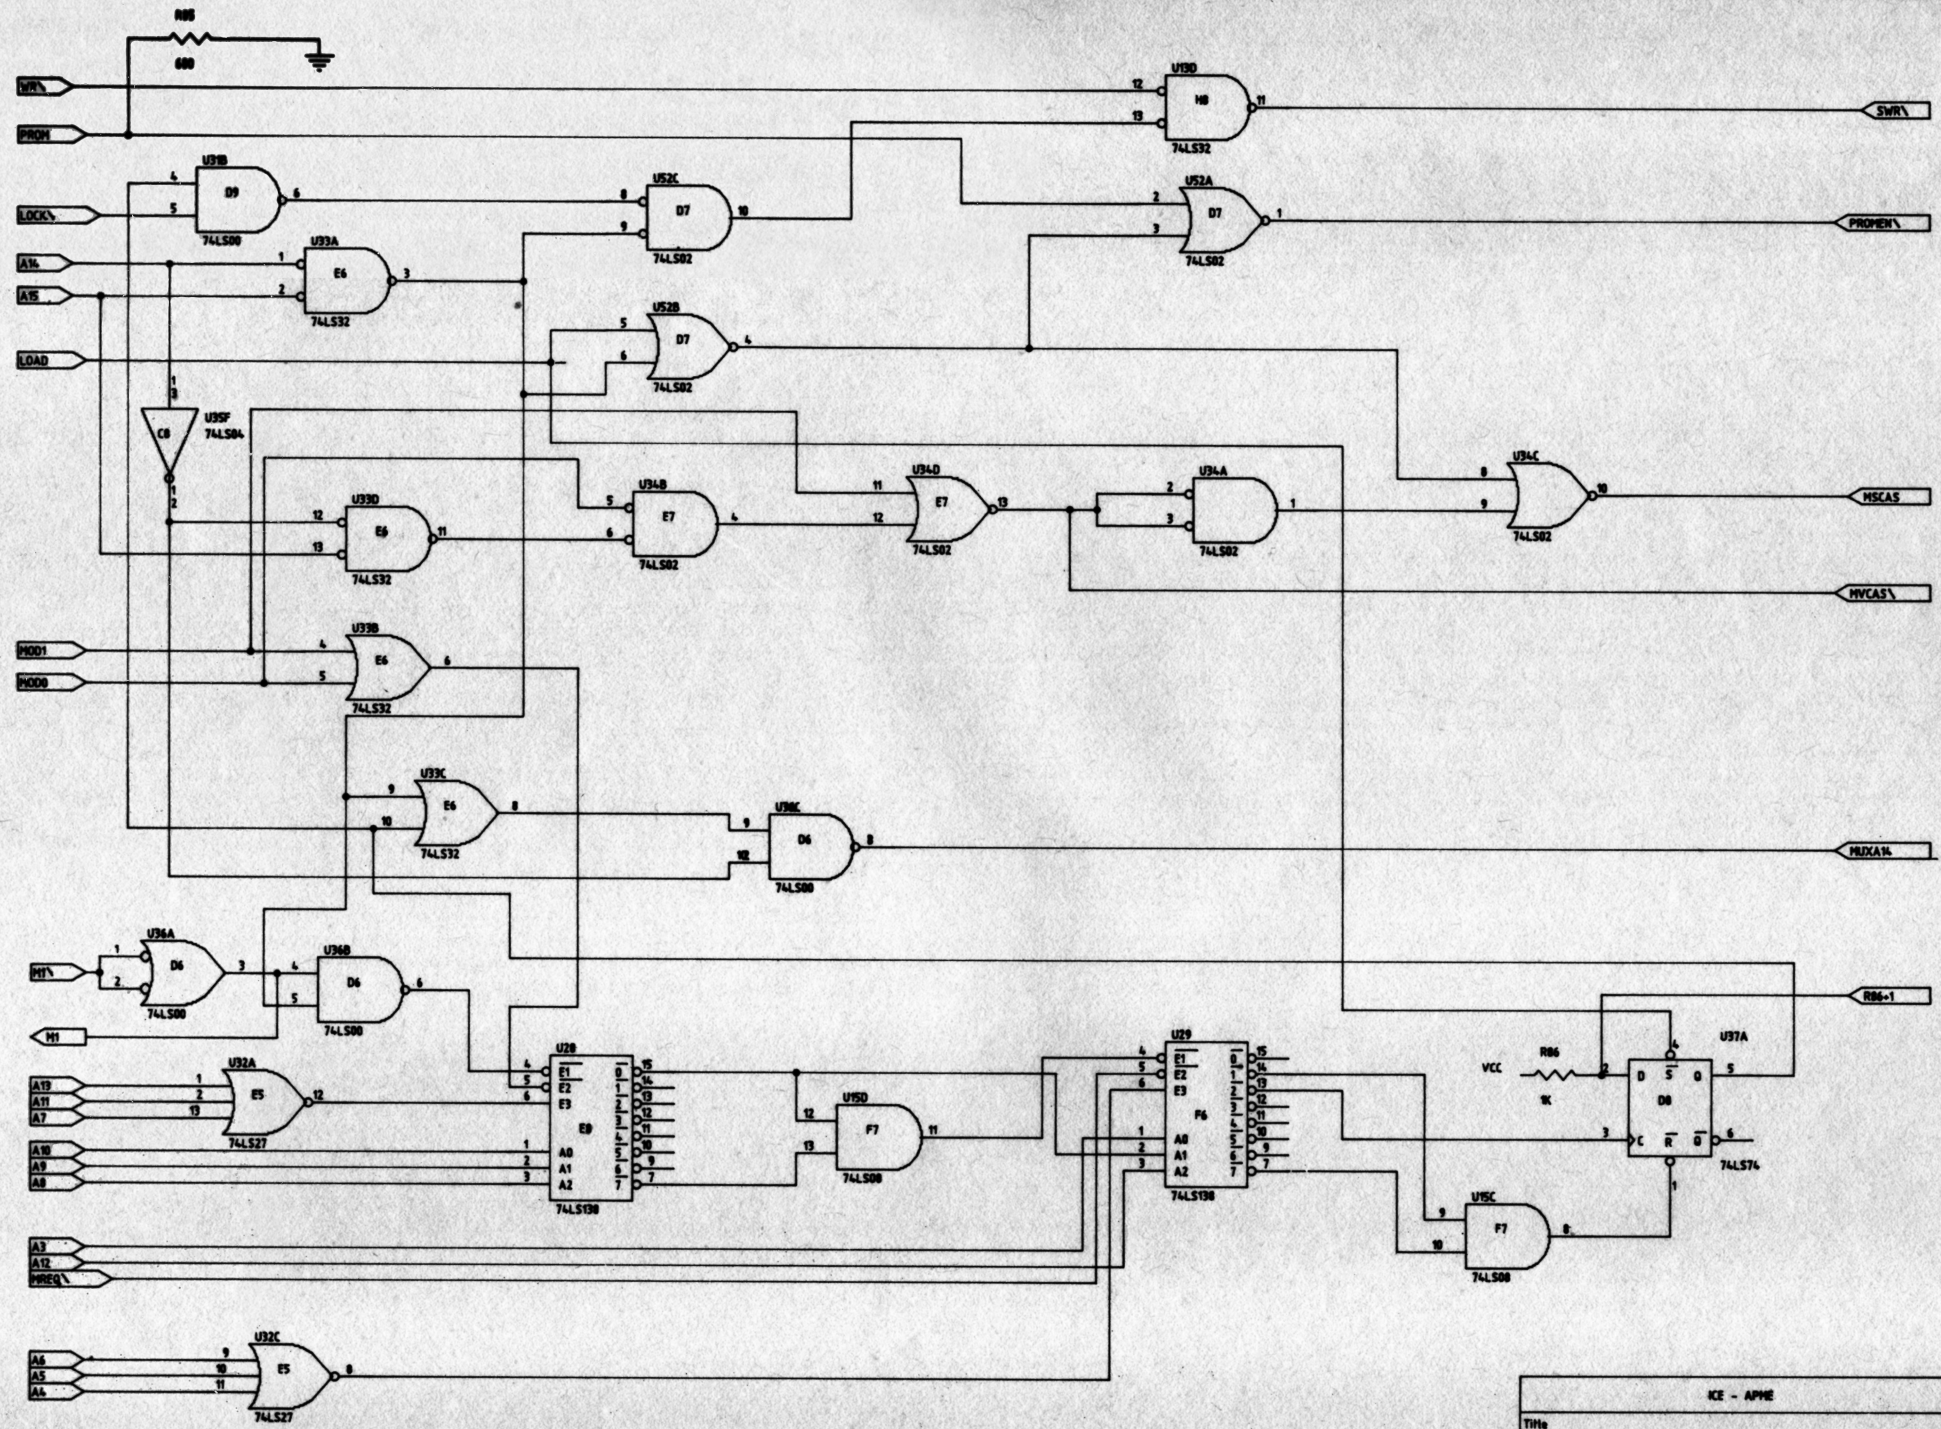

ICE - APME			
Title			
HC80 MEMORY SELECTION			
Size	Document Number	REV	
B	069300350	A	
Date:	May 4, 1989	Sheet	5 of 14