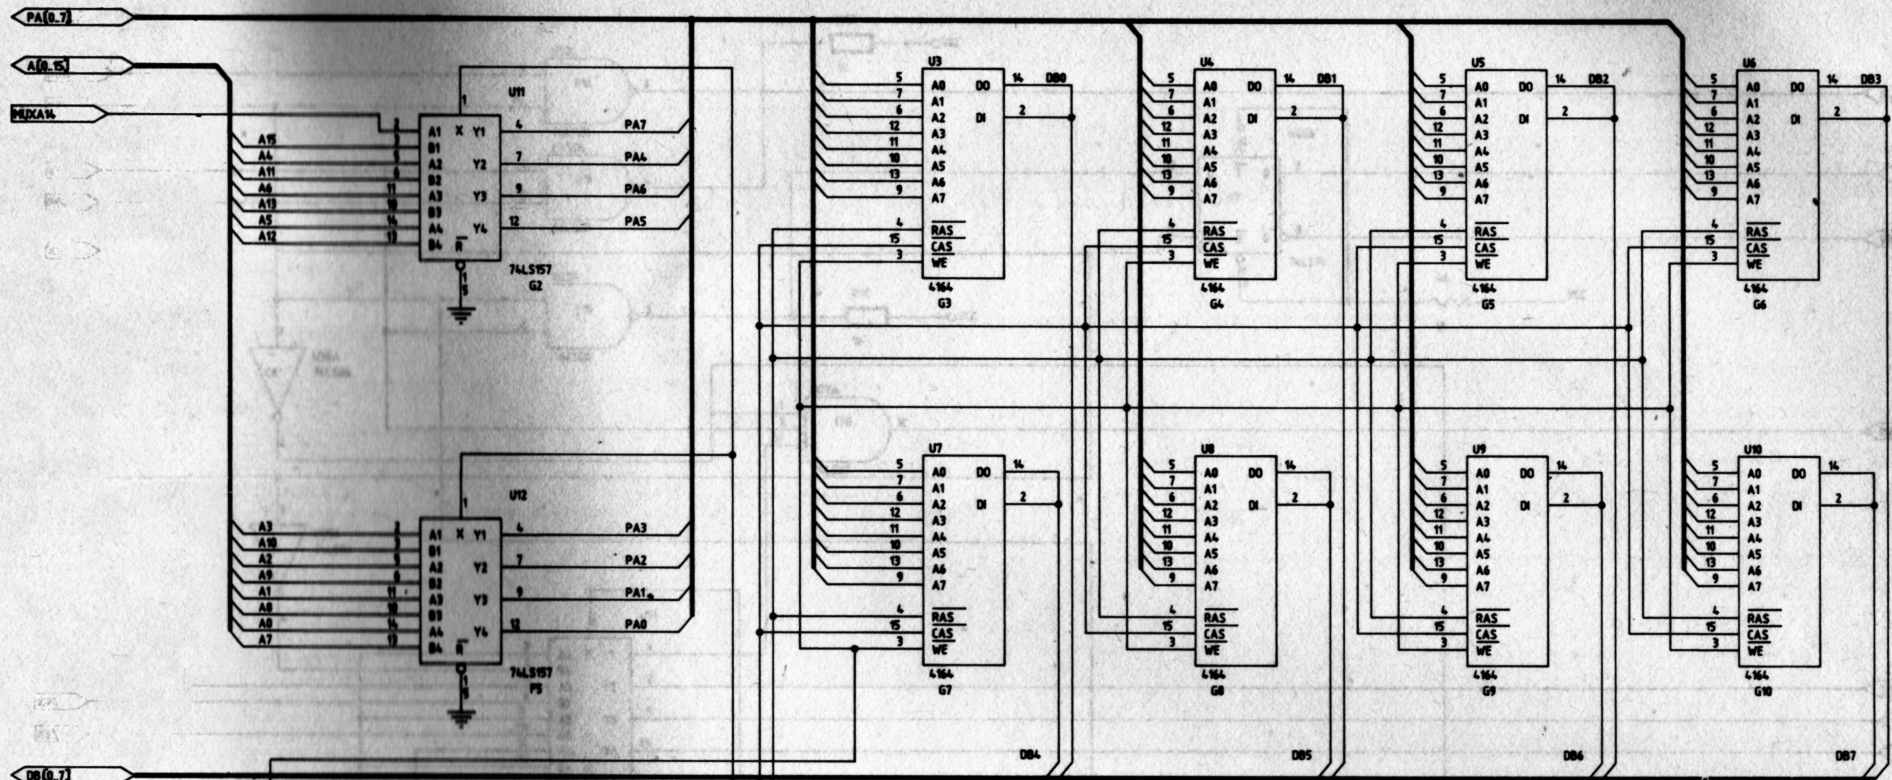

# HC 88

SCHEME LOGICE

ice  felix  
Data Processing Systems

**întreprinderea de calculatoare electronice**

PA(0-7)

DO(0-7)

DO(0-7)

ICE - APWE		
Title: <b>HC88 VIDEO MEMORY</b>		
Size: <b>B</b>	Document Number: <b>10000000</b>	REV: <b>A</b>
Date: <b>May 22, 1989</b>	Sheet: <b>2</b>	of <b>14</b>

ICE - APME		
Title		
HC66 64K RAM		
Size	Docum# Number	REV
B	069300350	A
Date:	May 3, 1989	Sheet 3 of 14

ICE - APHE			
Title			
HC00 Timing			
Size	Document Number	REV	
B	069300350	A	
Date:	May 3, 1989	Sheet	4 of 5