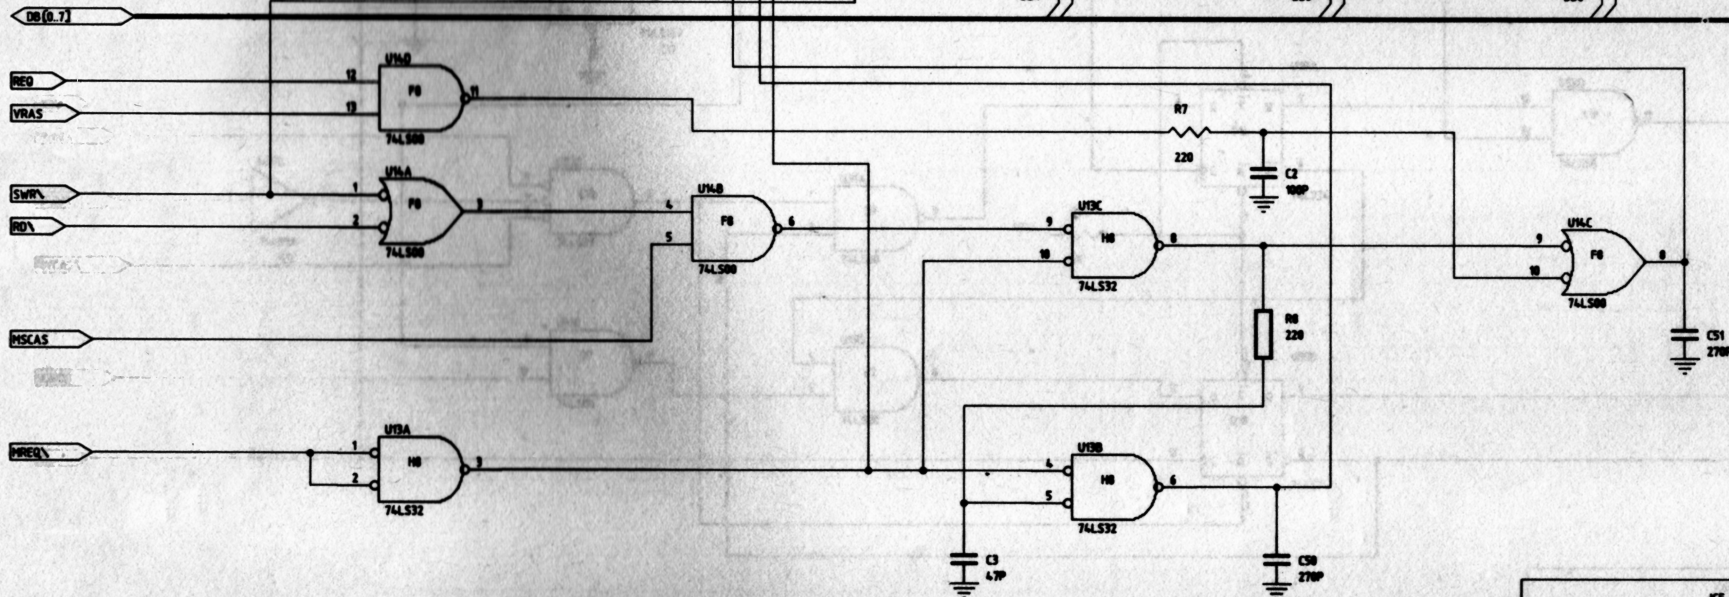

# HC 88

SCHEME LOGICE

ice  felix  
Data Processing Systems

**întreprinderea de calculatoare electronice**

PA(0-7)

DO(0-7)

DO(0-7)

ICE - APWE		
Title: <b>HC88 VIDEO MEMORY</b>		
Size: <b>B</b>	Document Number: <b>10000000</b>	REV: <b>A</b>
Date: <b>May 22, 1989</b>	Sheet: <b>2</b>	of <b>14</b>